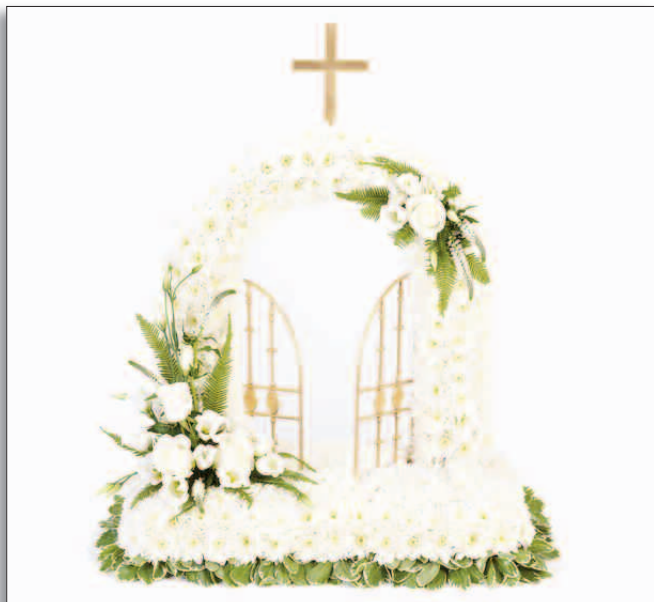

'Gates of Heaven' - £175